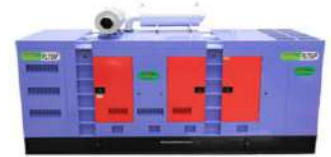

# POWERLINE

**DIESEL GENERATING SET**  
YOUR TRUSTED GENSET COMPANY

SPECIFICATION GENSET	OPEN TYPE	SILENT TYPE
<b>Model Genset</b>	PL 150 CN	PL 150 CN
<b>Power Output</b>	150 kVa / 120 kW	150 kVa / 120 kW
<b>Phase</b>	3 (three)	3 (three)
<b>Frequency</b>	50 Hz @ 1500RPM	50 Hz @ 1500 RPM
<b>Voltage</b>	220/380 V	220/380 V
<b>Control Panel</b>	Deep Sea Module, Pilot Lamp Indicator, Emergency Stop Button, MCCB	Deep Sea Module, Pilot Lamp Indicator, Emergency Stop Button, MCCB
<b>Accessories</b>	Fuel Tank, Residential Muffler, Batteries, Tools Kit	Fuel Tank, Residential Muffler, Batteries, Tools Kit
<b>Dimension LxWxT</b>	2300 x 900 x 1550 mm	3000 x 1050 x 1575 mm
<b>Weight</b>	1280 kg	2070 kg
<b>Fuel Tank Cap (Ltr)</b>	200	240

ENGINE	
<b>Type</b>	6BTA5.9-G12
<b>Cooling System</b>	Water Cooled with Radiator
<b>Number of cylinders</b>	6 vertical in-line
<b>Cycle</b>	4 stroke
<b>Bore x Stroke</b>	102 x 120 mm
<b>Displacement</b>	5.900 Liters
<b>Total Lubrication cap</b>	16.4 Liters
<b>Fuel Consumption (L/H)</b>	26 (75% Load) / 34 (100% Load)